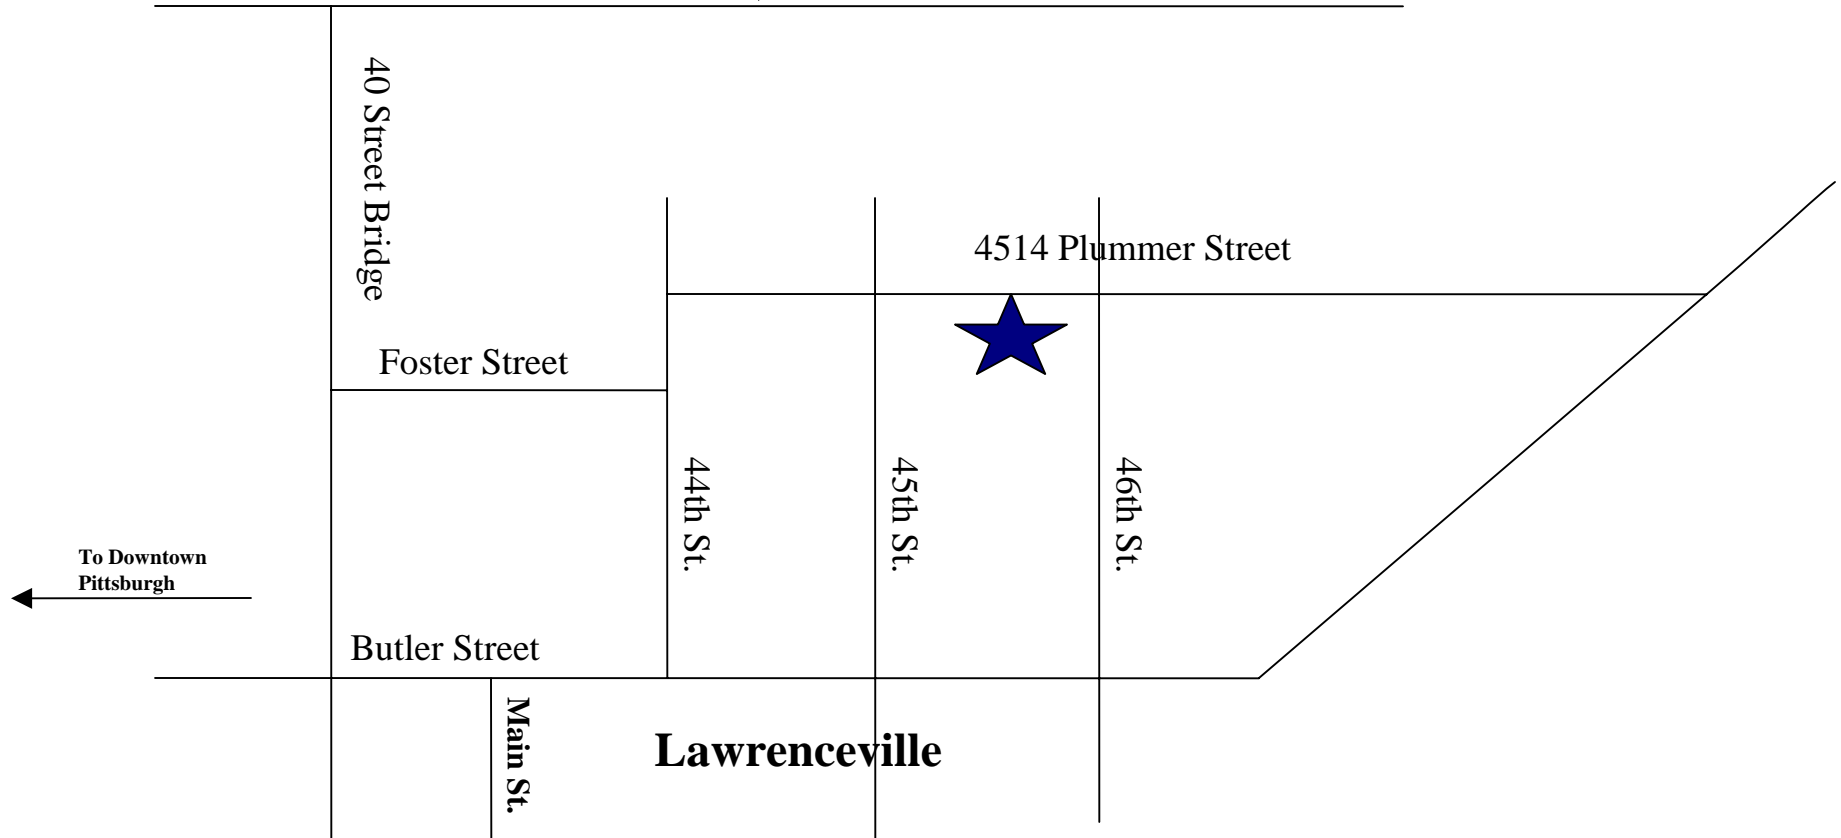

Directions to 4514 Plummer Street, Pittsburgh PA 15201
in Lawrenceville section of Pittsburgh 412-802-8669

Route 28 North →

From Route 28N: Take Route 28 north, go over 40th Street Bridge, take first left off of bridge onto Foster St, come to end of Foster, turn left, go one block to Plummer, turn right, you will see red brick building on the right hand side of the street. The building says "Radiant Hall" above door.

From downtown Pittsburgh: drive up Penn Avenue, when you come to the "doughboy" statue in Lawrenceville, bear left onto Butler Street and proceed to 45th Street. Turn left onto 45th Street, go to Plummer, turn right onto Plummer. You will see red brick building on the right hand side of the street. The building says "Radiant Hall" above the door.